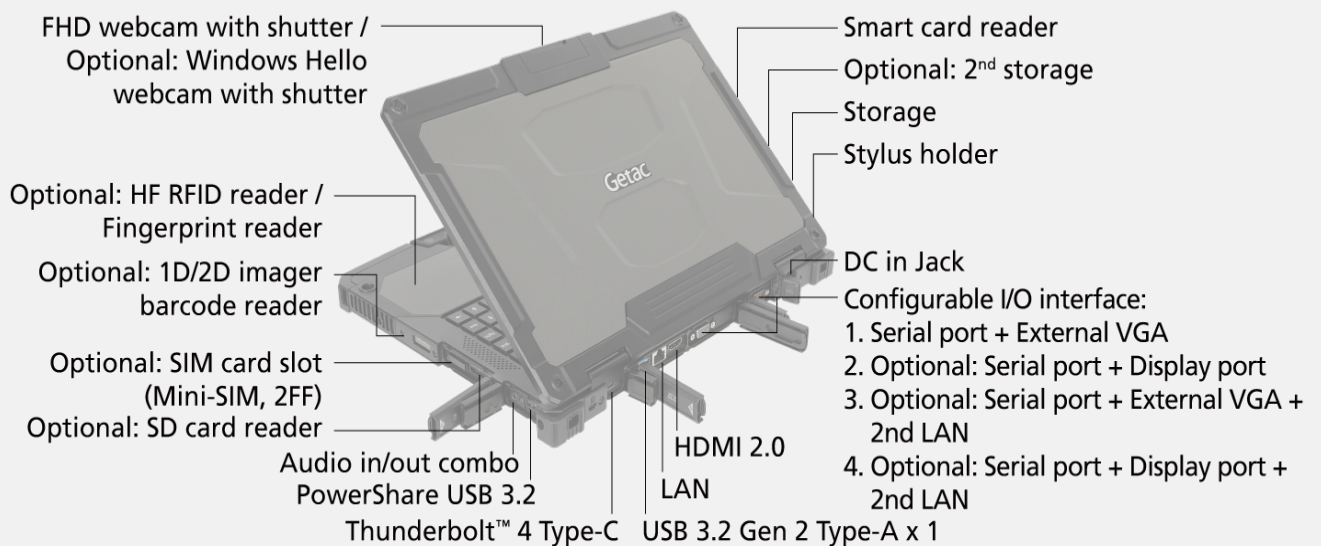

B360 FULLY RUGGED NOTEBOOK

- MIL-STD 810H, 6ft operating drop rating, IP66 certified, and optional salt fog resistant
- 12th Generation Intel® Core™ Processor
- 13.3" FHD LumiBond® display with Getac sunlight readable technology (1,400 nits) and capacitive touchscreen
- Enhanced enterprise security with optional dual user replaceable storage, Windows Hello face-authentication camera, integrated 1D/2D imager barcode reader and multi-factor authentication options
- LifeSupport™ battery swappable technology
- Thunderbolt™ 4 brings lightning speed and performance

I/O Interface

FHD webcam x 1
Audio in/out combo x 1
DC in Jack x 1
PowerShare USB 3.2 x 1
USB 3.2 Gen 2 Type-A x 1
Thunderbolt™ 4 Type-C x 1
LAN (RJ45) x 1
HDMI 2.0 x 1
Docking connector x 1
Optional: SIM card slot x 1 (Mini-SIM, 2FF)ⁱⁱⁱ
Optional: Windows Hello face-authentication camera (front-facing) x 1
Optional: RF antenna pass-through for GPS, WWAN and WLAN
Configurable I/O options^{iv}:
1. Serial port (9-pin; D-sub) x 1 + External VGA (15-pin; D-sub) x 1
2. Serial port (9-pin; D-sub) x 1 + Display port x 1
3. Serial port (9-pin; D-sub) x 1 + External VGA (15-pin; D-sub) x 1 + 2nd LAN (RJ45) x 1
4. Serial port (9-pin; D-sub) x 1 + Display port x 1 + 2nd LAN (RJ45) x 1

Information provided herewith is for reference only, available specification shall be subjected to quotation by request.

	Vehicle Dock	Office Dock
Serial Port	2	2
External VGA	1	1
Microphone	1	1
Audio Output	1	1
DC in Jack	1	1
USB	6	5
LAN	2	2
HDMI 1.3	1	1
RF Antenna Connector	3 (GPS, WWAN, WLAN)	-