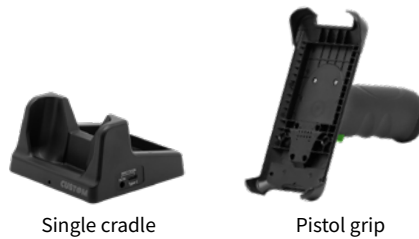

P-RANGER A12

Rugged handheld computer

Single cradle

Pistol grip

Protective silicone cover

Vehicle cradle

4-Position cradle

Key points

With Android™ 12, USB-C OTG,
scanner and function keys.

Bright 5" strengthened display

Rugged MIL-STD-810G and IP67
protection.

Integrated 2D barcode scanner

For fast scanning of barcodes.

Markets

- Retail
- Warehousing
- Transportation
- Manufacturing