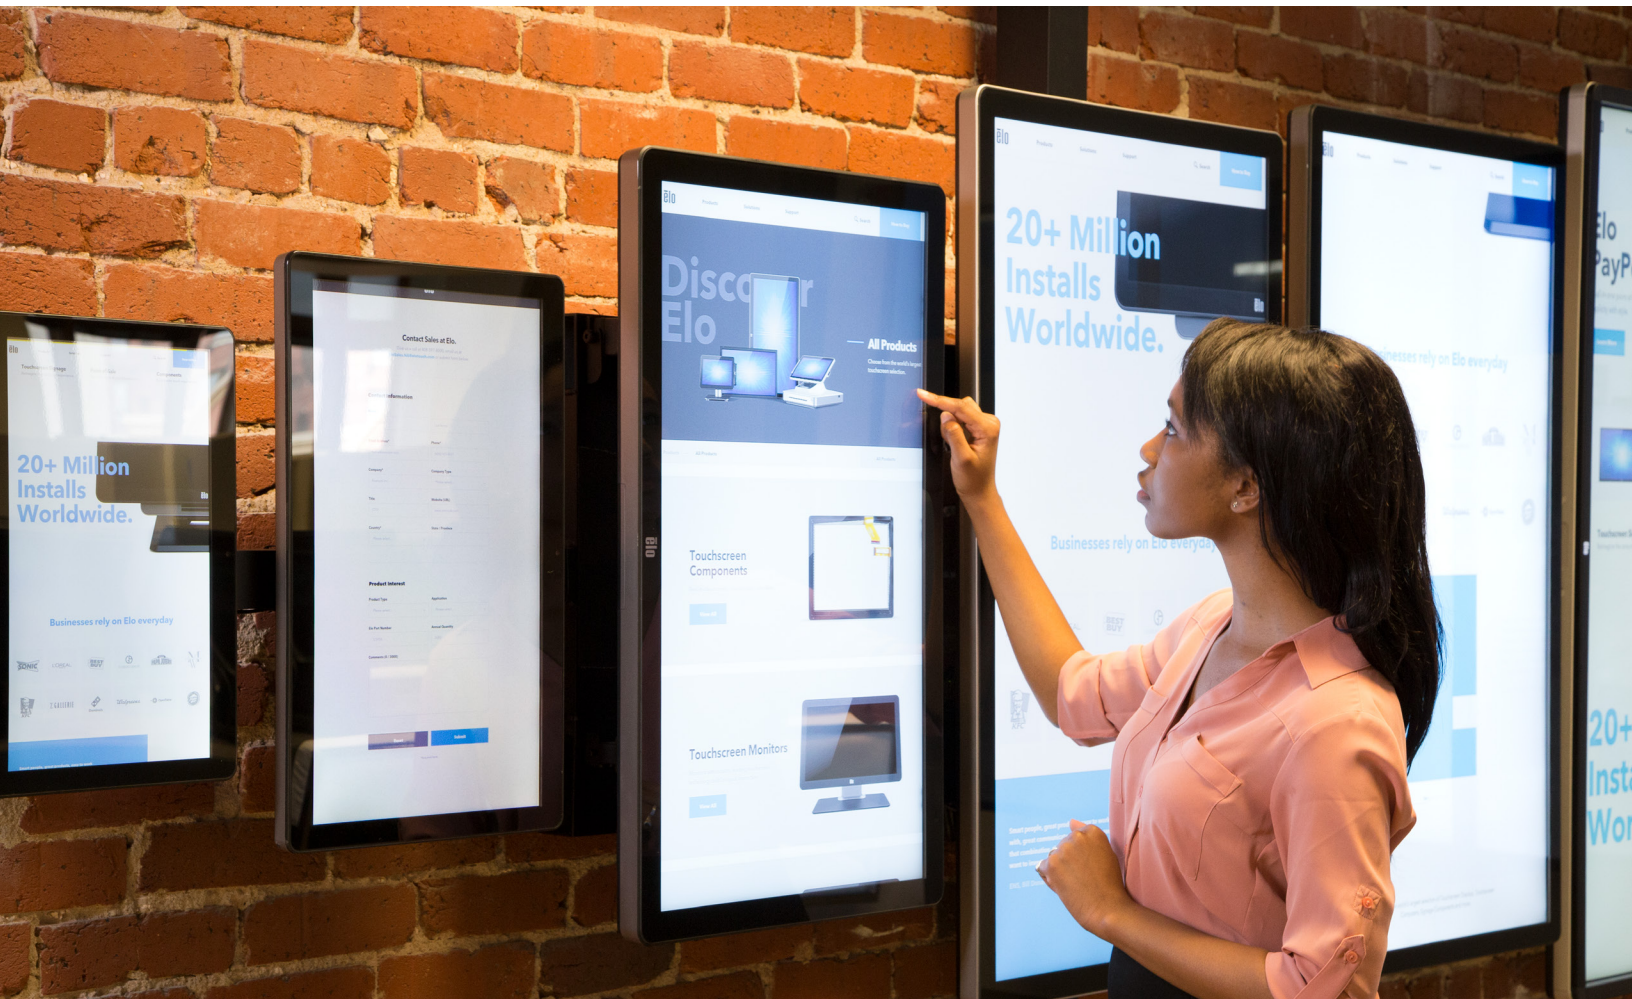

# Interactive Digital Signage

Attract. Engage. Experience.

Captivate your audience with powerfully innovative touchscreen products designed to engage. From in-store displays to interactive kiosks, Elo touchscreens create **High-Impact Experiences.**

### Restaurants

Elo is a global leader in self-order solutions. Self-service solutions simplify the order process, increase sales, and enhance your customers experience.

# Unified Style Across Sizes

Available in 10 to 65 inches in size, Elo's interactive displays are slim, sleek, stylish and are designed to provide consistent performance in high traffic environments.

## Elo Edge Connect Lets You do More!

Built with versatility in mind, Elo's Edge Connect offers a wide assortment of peripheral options.\* Whether for endless aisle, self-service or collaboration applications, seamlessly attach any combination of up to four peripherals, to the edge of the touchscreen creating a bespoke solution. And, you can add or move them later as your needs change!