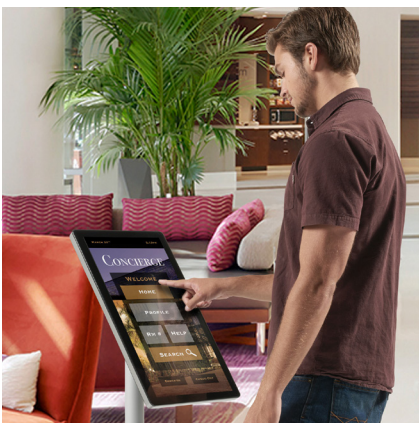

Hospitality

Use interactive digital signage to create upscale ambiance while empowering guests through wayfinding, learning about local amenities and activities, as well as other services offered.